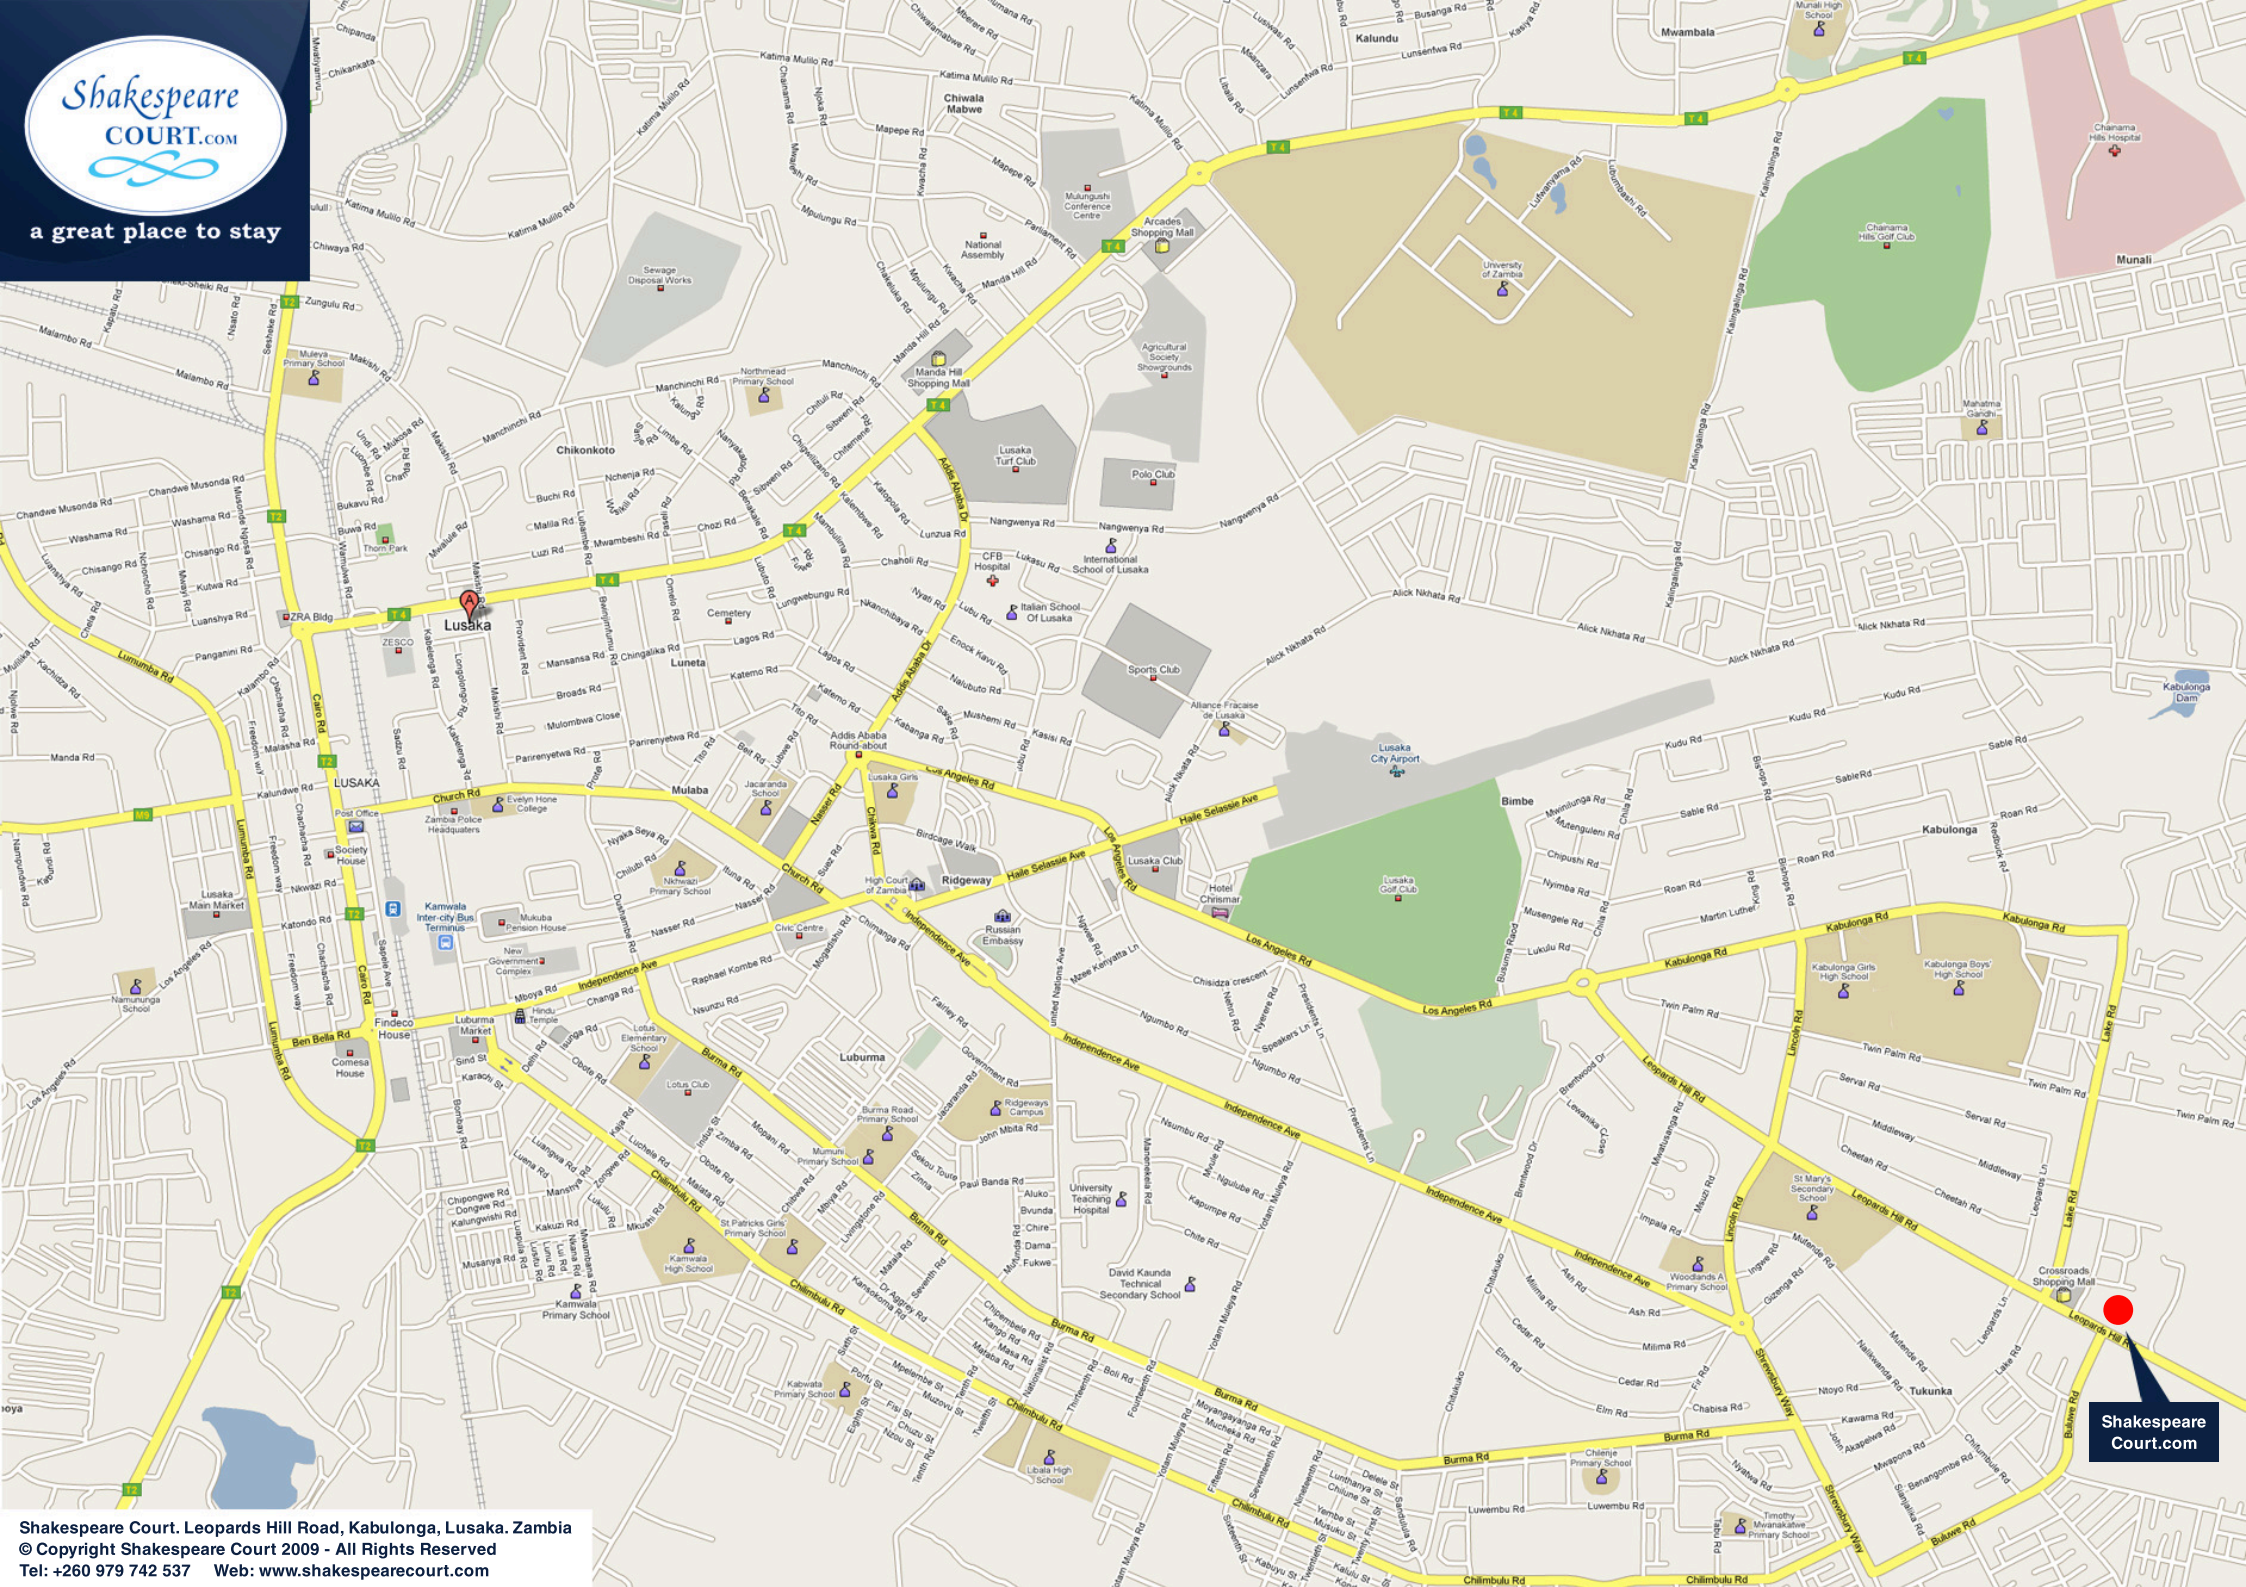

a great place to stay

Shakespeare Court.com

Shakespeare Court. Leopards Hill Road, Kabulonga, Lusaka, Zambia
© Copyright Shakespeare Court 2009 - All Rights Reserved
Tel: +260 979 742 537 Web: www.shakespearecourt.com